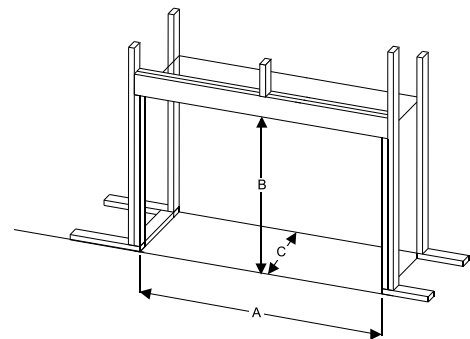

TYPE OF GAS (State on Order): Natural or LP

FRAMING DIMENSIONS

	INCHES
A	43 1/2
B	35 1/4
C	13

Empire is committed to continuous product improvement; specifications are subject to change without notice. Dimensions in this brochure are approximate; read and follow the framing dimensions in the owner's manual supplied with your Empire product.