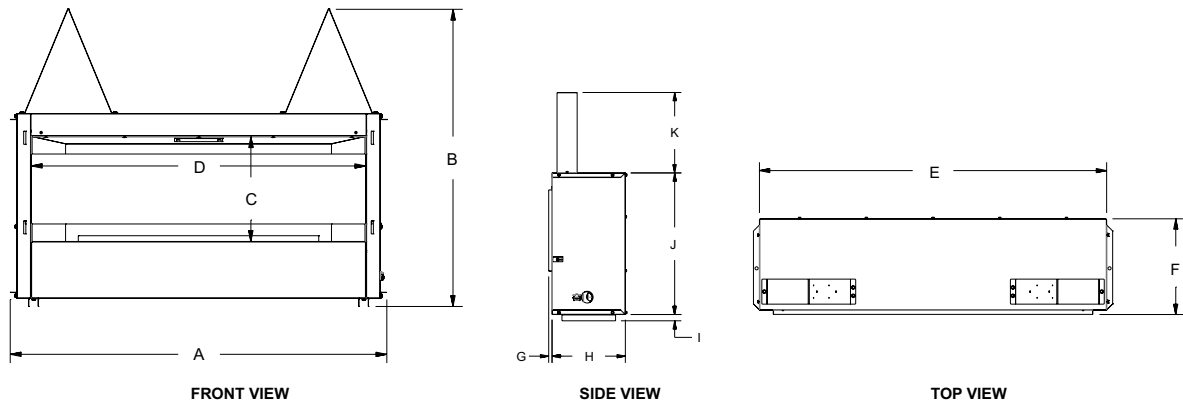

DIMENSIONS & SPECIFICATIONS

MODEL	A	B	C	D	E	F	G	H	I	J	K
VFL38FP	43 1/4	35 1/4	11 31/32	38 1/4	41 5/8	11 15/32	1/2	10 15/16	15/16	21 1/8	13

measurements given in inches

OPTIONAL ACCESSORIES

ACCESSORIES FOR BOULEVARD VENT-FREE FIREPLACES

- DF38WBL Tidewater Decorative Front, Matte Black
- DF38WHP Tidewater Decorative Front, Hammered Pewter
- DF38EHPBL Eastgate Decorative Front, Matte Black & Hammered Pewter
- VBP38LCR Liner, Porcelain Black Reflective, 38-inch, Linear
- VBP38LKR Liner, Porcelain Cobalt Blue, 38-inch, Linear
- VBP38LWR Liner, Porcelain White, 38-inch, Linear
- LK5 Lighting Kit, 120V (Requires switch or rheostat)

ACCESSORY GLASS FOR BOULEVARD VENT-FREE FIREPLACES

- DG-1-NXS Decorative Glass Droplet - Onyx Solid*
- DG-1-RYC Decorative Glass Droplet - Ruby Clear*
- DG-1-TZC Decorative Glass Droplet - Topaz Clear*

*Covers approximately one square foot. Requires two packages.
Mix and match colors as desired.

WARRANTY: All Vent-Free products carry a 5-year limited warranty with a 5-year limited labor warranty. Remote control systems carry a 1-year limited parts warranty.

TYPE OF GAS (State on Order): Natural or LP