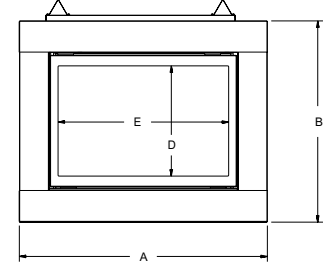

See-Through

	DLCX36ST
A	47 1/4
B	38 5/16
C	23
D	21
E	32 1/2
F	18 1/16
G	-
H	-
I	-
J	-
K	15 5/8
L	40 1/16
M	36 5/16
N	1 5/16
O	41