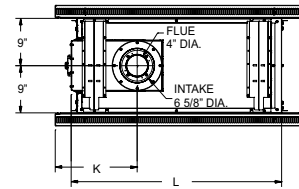

See-Through

	DLCX36ST
A	47 1/4
B	38 5/16
C	23
D	21
E	32 1/2
F	18 1/16
G	-
H	-
I	-
J	-
K	15 5/8
L	40 1/16
M	36 5/16
N	1 5/16
O	41