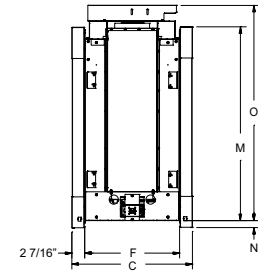

See-Through

	DLCX36ST
A	47 1/4
B	38 5/16
C	23
D	21
E	32 1/2
F	18 1/16
G	-
H	-
I	-
J	-
K	15 5/8
L	40 1/16
M	36 5/16
N	1 5/16
O	41