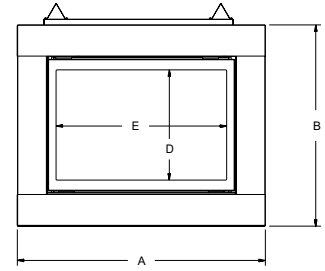

See-Through

	DLCX36ST
A	47 1/4
B	38 5/16
C	23
D	21
E	32 1/2
F	18 1/16
G	-
H	-
I	-
J	-
K	15 5/8
L	40 1/16
M	36 5/16
N	1 5/16
O	41