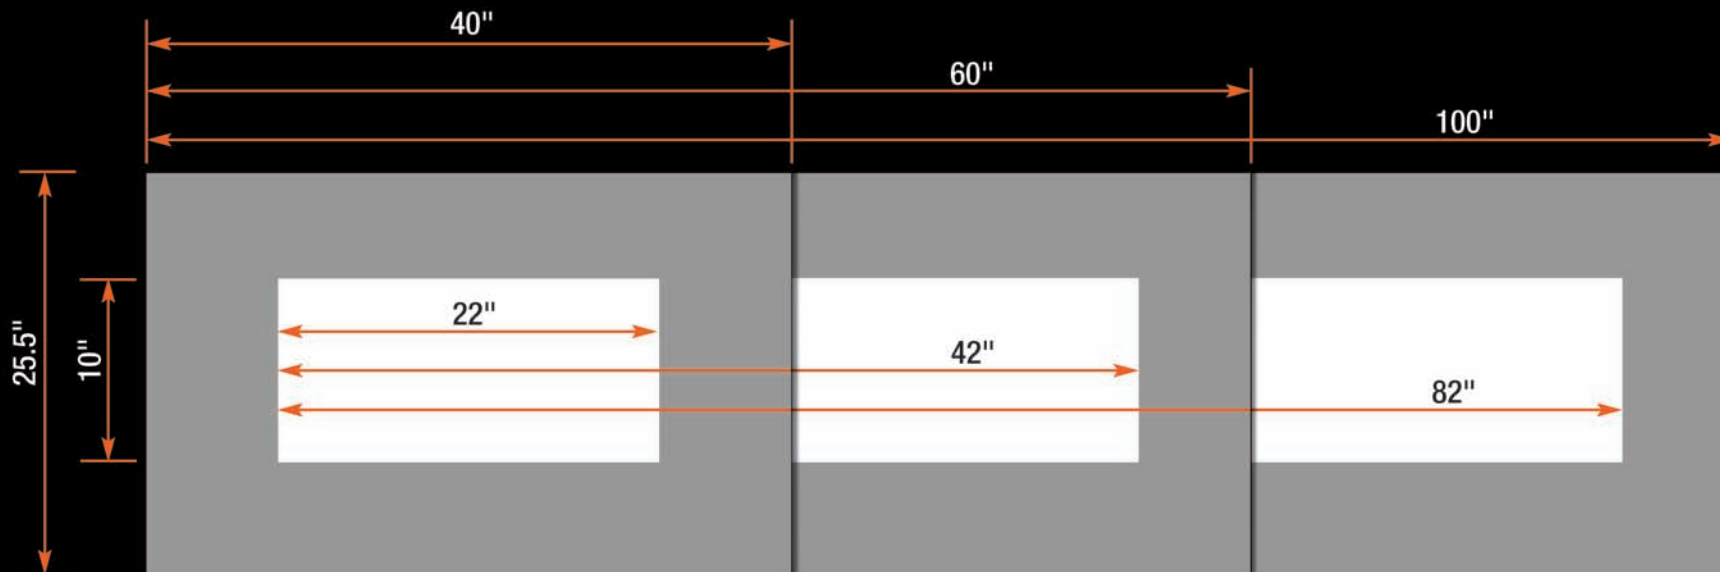

Remote Control

*Separate control for on/off
variable heat and variable flame*

Ambiance CLX Series Fireplace Specifications

Ambiance CLX Series Fireplaces are available in 3 standard widths 40", 60" and 100"