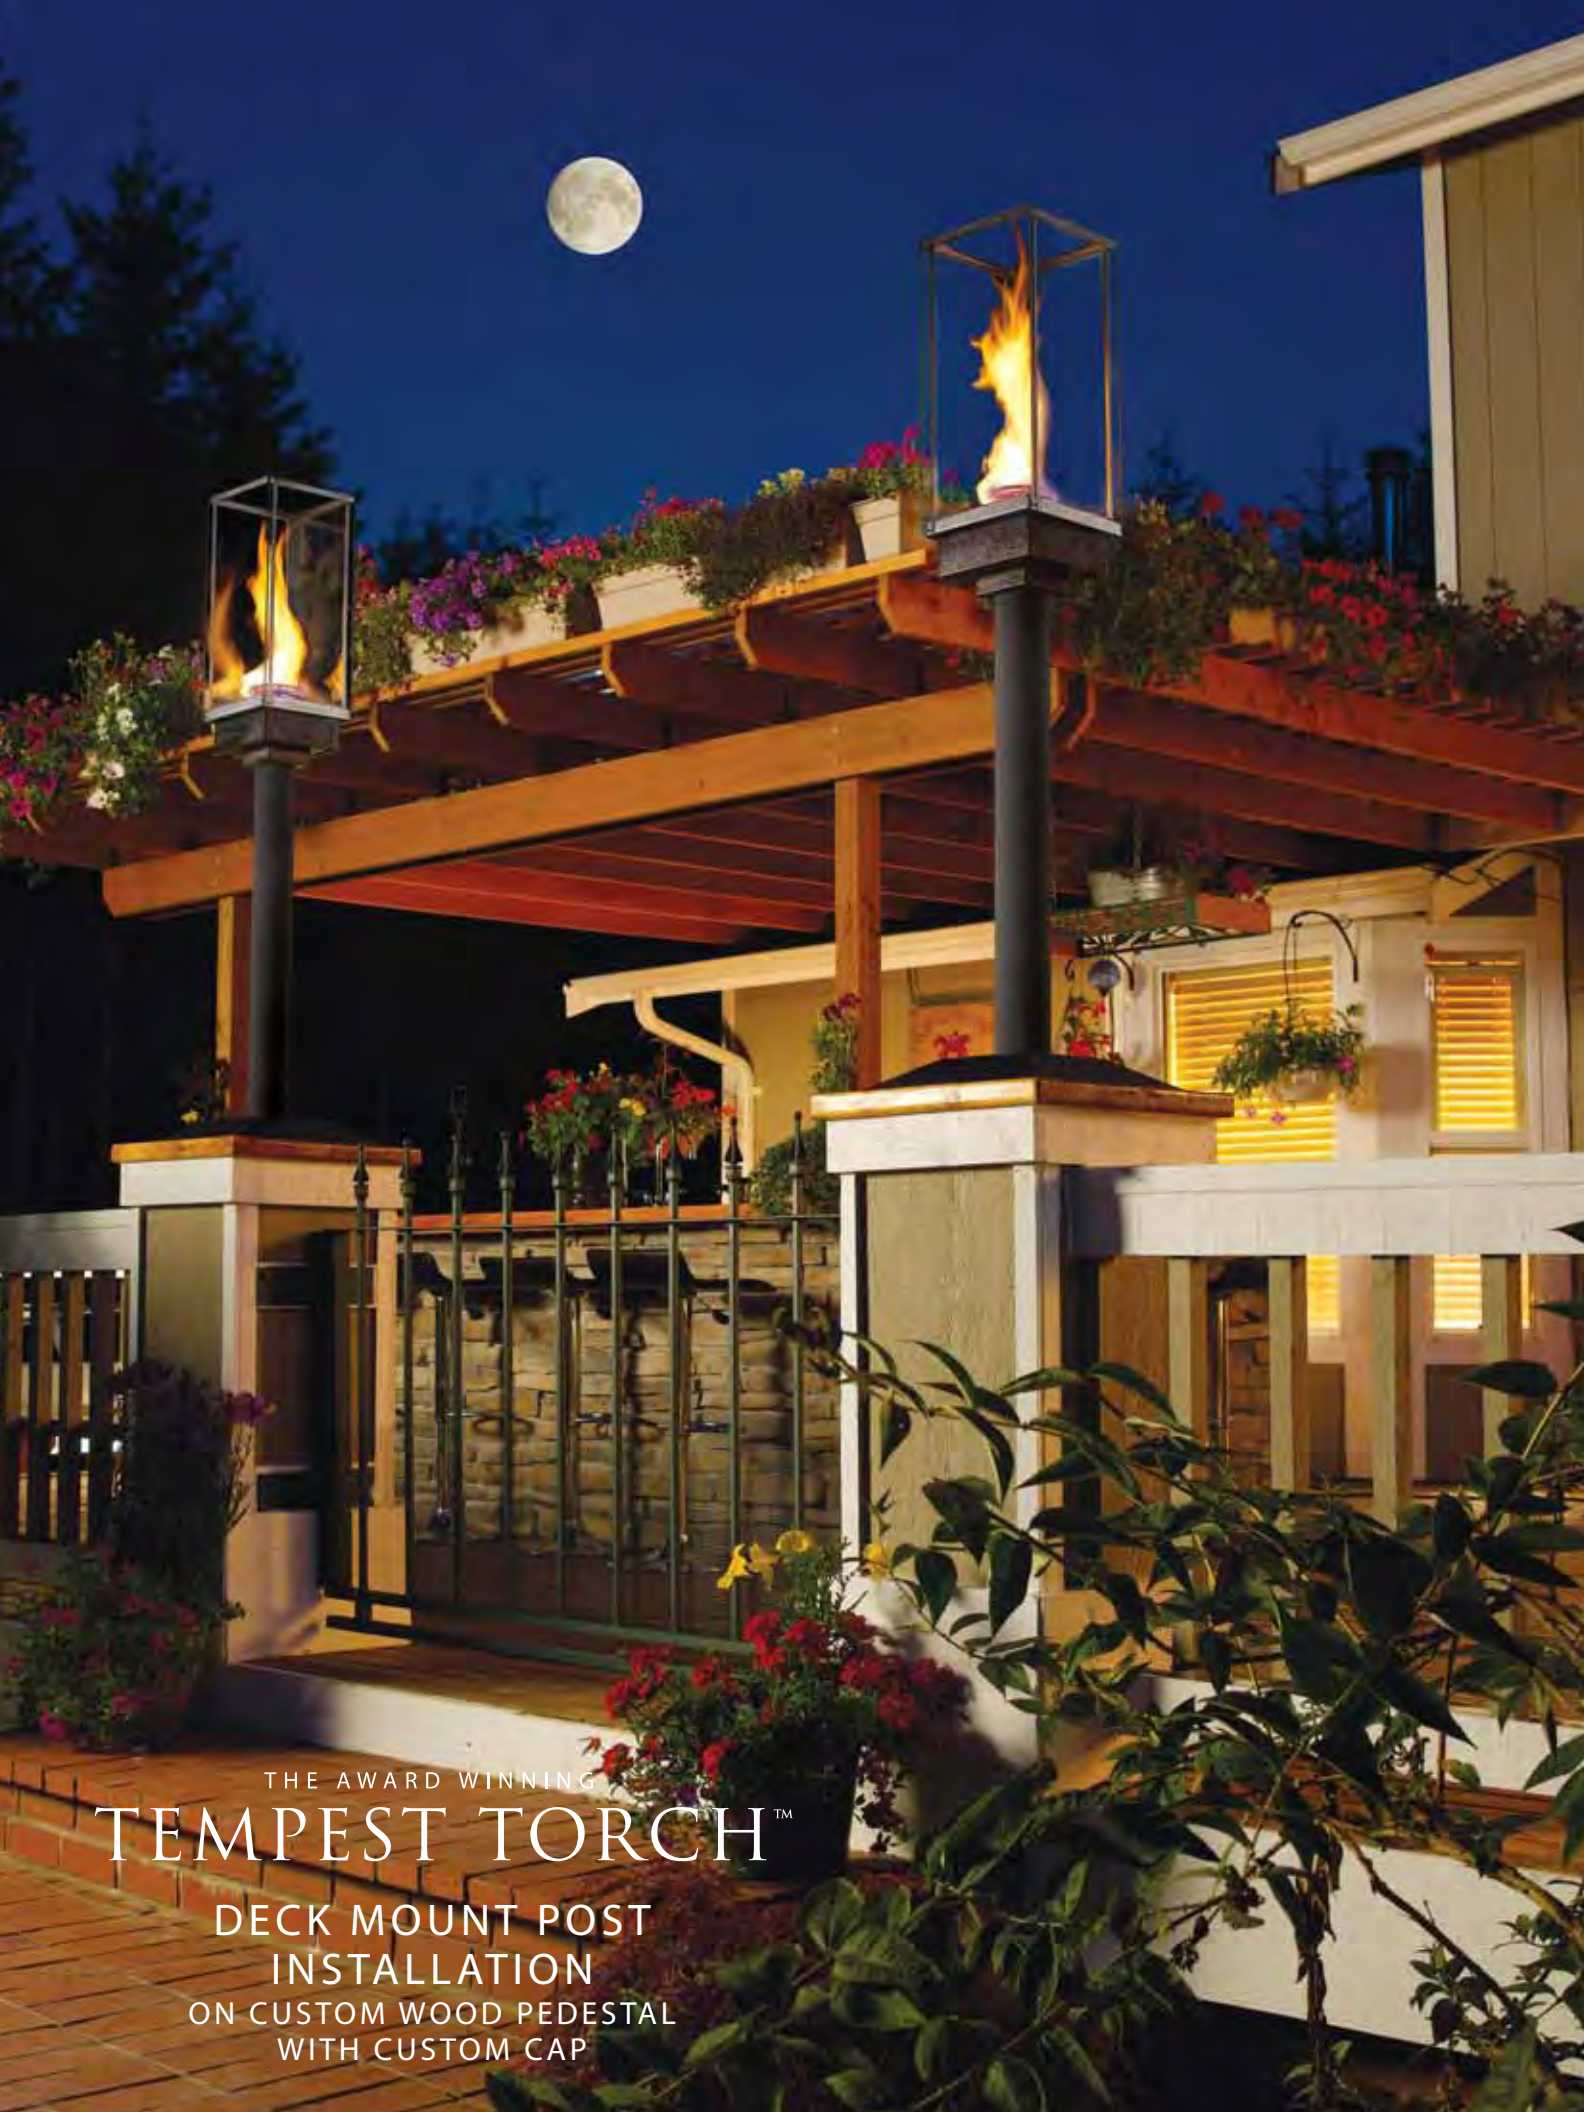

THE AWARD WINNING
TEMPEST TORCH™

DECK MOUNT POST
INSTALLATION
ON CUSTOM WOOD PEDESTAL
WITH CUSTOM CAP