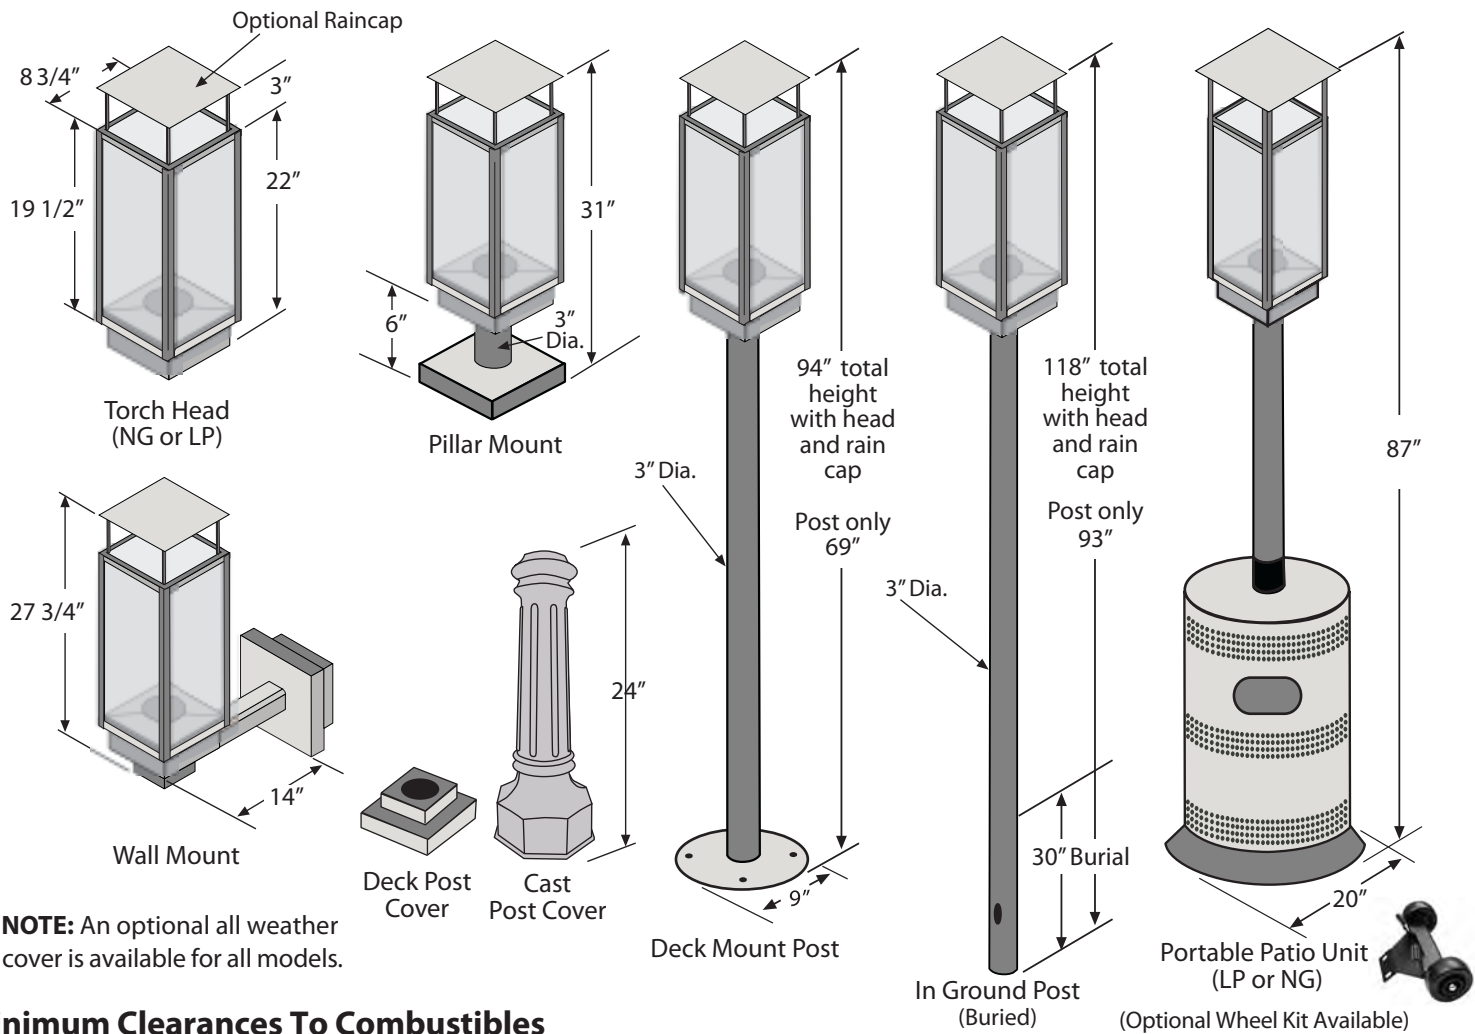

THE AWARD WINNING TEMPEST TORCH™

Gas Lamps By Travis Industries

NOTE: An optional all weather cover is available for all models.

Minimum Clearances To Combustibles

- **Floor:** 2.5" combustible floor to bottom (base) of torch
- **Walls:** 8" measured from glass surface
- **Ceiling:** 26" measured from the torch top (glass frame) with or without the raincap. (Refer to the Owner's Manual for further details)

Gas Rating	NG	LP
Input Rating (Btu/hr)	20,000 High 14,000 Low	20,000 High 17,000 Low

Produces Lumens 25 of light

Testing

Applicable portions of ANSI Z21.42a-2004 "Illuminating Appliances", CAN 1-2.15, CSA 4.96 U.S. (3rd Ed) "Outdoor Gas Fireplace", and AGA 8-96, "Requirement for Gas-Fired Decorative Illuminating Appliances for Outdoor Installation."

TRAVIS INDUSTRIES
HOUSE OF FIRE

Mukilteo, WA 98275
www.tempesttorch.com

FOR OUTDOOR INSTALLATION ONLY. If stored indoors, detach and leave cylinder outdoors (if applicable). The gas supply must be turned off at the LP-gas supply cylinder when this appliance is not in use (if applicable).

CAUTION: When using an LP cylinder the gas pressure regulator provided with the post and base kit must be used. The regulator is set for an outlet pressure of 11" wc for LP.

FOR YOUR SAFETY: Do not store or use gasoline or other flammable vapors and liquids in the vicinity of this or any other appliance.

WARNING: Improper installation, adjustment, alteration, service or maintenance can cause injury or property damage. Refer to the owner's information manual provided with this appliance. For assistance or additional information consult a qualified installer, service agency or the gas supplier.